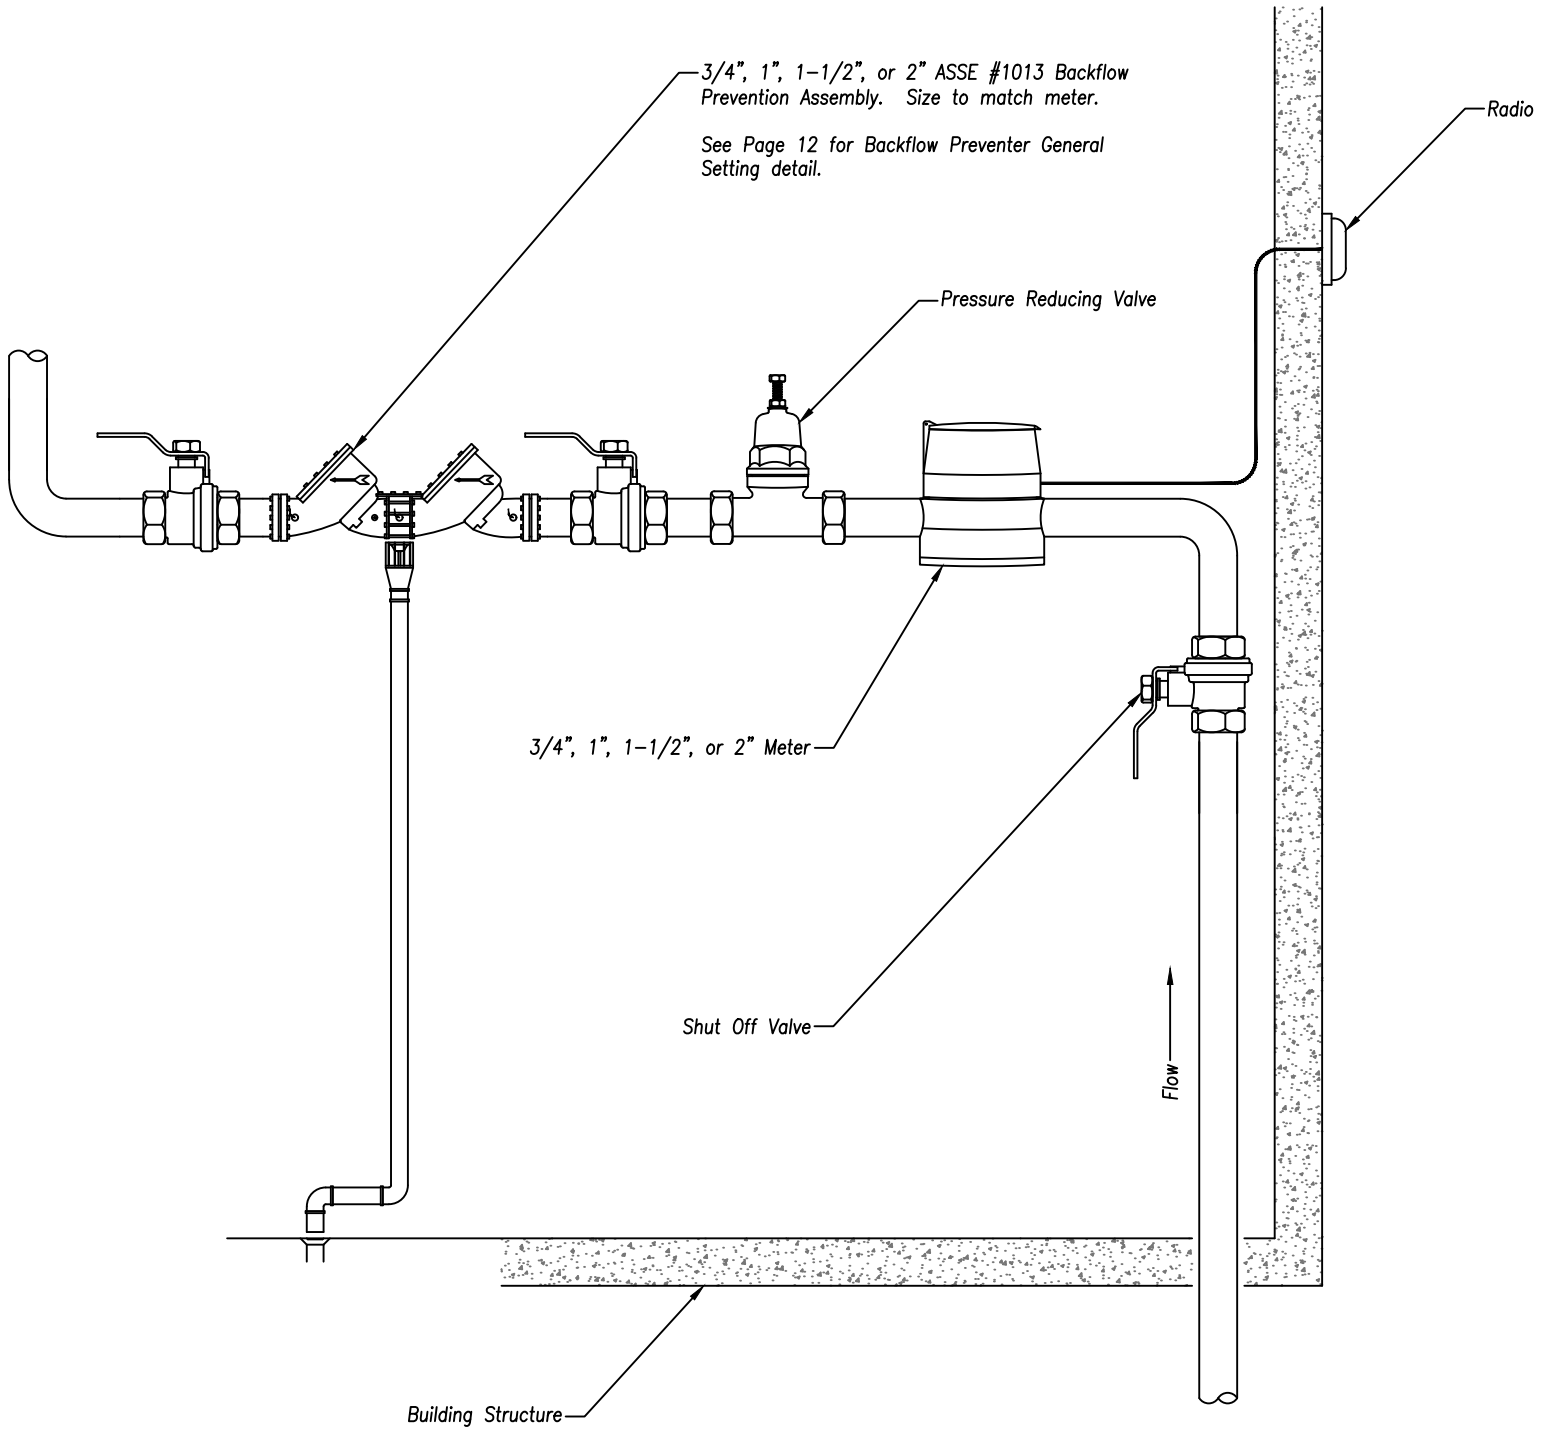

Indoor Meter - Commercial Meter & BFP

DATE: 05/04/2020

SCALE: NONE

FILE: 2020-013.DWG

Notes:

1. See page 14 for commercial meters located outside of the building.
2. City of Fairfield Public Utilities-provided radio transmitter shall be installed outside of the building.